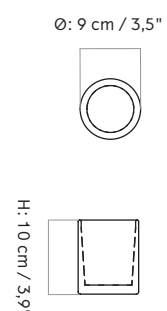

428 GR / 15.1 OZ

Chapter
3202009

Olfacte Scented Candle, Chapter

BY MENU

TECHNICAL SPECIFICATIONS

PRODUCT TYPE
Candle

COLLI
80 gr / 2.8 oz: 8
235 gr / 8.3 oz: 6
428 gr / 15.1 oz: 2

DIMENSIONS

80 GR / 2.8 OZ
H: 7 cm / 2,7"
Ø: 7 cm / 2,7"

235 GR / 8.3 OZ
H: 10 cm / 3,9"
Ø: 9 cm / 3,5"

428 GR / 15.1 OZ
H: 5,5 cm / 2,1"
Ø: 18 cm / 7"

PRODUCTION PROCESS
Poured wax in machine made glass container

COLOURS
Smoked glass
Off white

PACKAGING TYPE
Gift box

PACKAGING MEASUREMENTS (H x W x D)

80 GR / 2.8 OZ
7,3 cm x 7,3 cm x 7,3 cm / 2,9" x 2,9" x 2,9"

235 GR / 8.3 OZ
9,37 cm x 9,33 cm x 10,48 cm / 3,68" x 3,67" x 4,12"

428 GR / 15.1 OZ
6,03 cm x 18,1 cm x 18,1 cm / 2,37" x 7,1" x 7,1"

MATERIALS & MAINTENANCE
Please visit menuspace.com for materials and care and maintenance instructions.

80 GR / 2.8 OZ

235 GR / 8.3 OZ

428 GR / 15.1 OZ