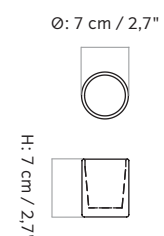

428 GR / 15.1 OZ

Chapter
3202009

Olfacte Scented Candle, Chapter

BY MENU

TECHNICAL SPECIFICATIONS

PRODUCT TYPE
Candle

COLLI
80 gr / 2.8 oz: 8
235 gr / 8.3 oz: 6
428 gr / 15.1 oz: 2

DIMENSIONS

80 GR / 2.8 OZ
H: 7 cm / 2,7"
Ø: 7 cm / 2,7"

235 GR / 8.3 OZ
H: 10 cm / 3,9"
Ø: 9 cm / 3,5"

428 GR / 15.1 OZ
H: 5,5 cm / 2,1"
Ø: 18 cm / 7"

PRODUCTION PROCESS
Poured wax in machine made glass container

COLOURS
Smoked glass
Off white

PACKAGING TYPE
Gift box

PACKAGING MEASUREMENTS (H x W x D)

80 GR / 2.8 OZ
7,3 cm x 7,3 cm x 7,3 cm / 2,9" x 2,9" x 2,9"

235 GR / 8.3 OZ
9,37 cm x 9,33 cm x 10,48 cm / 3,68" x 3,67" x 4,12"

428 GR / 15.1 OZ
6,03 cm x 18,1 cm x 18,1 cm / 2,37" x 7,1" x 7,1"

MATERIALS & MAINTENANCE
Please visit menuspace.com for materials and care and maintenance instructions.

80 GR / 2.8 OZ

235 GR / 8.3 OZ

428 GR / 15.1 OZ