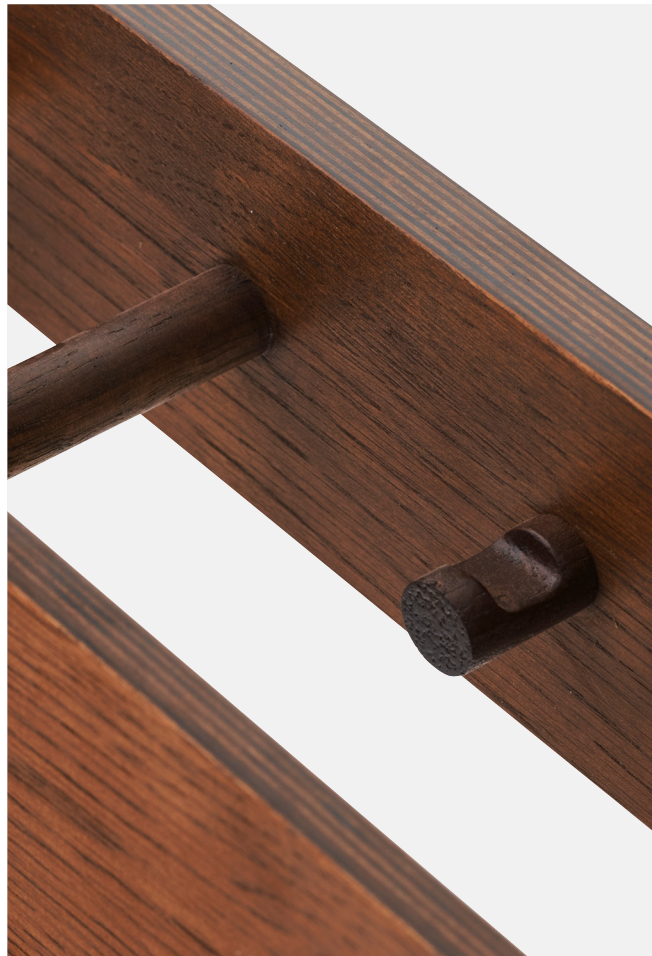

PRODUCT SHEET

Epoch Rack
by Nina Bruun

Epoch Rack

BY NINA BRUUN

Curved edges and warm materiality meet on the Epoch Rack, designed for MENU by Nina Bruun. Crafted from oak veneer in two finishes, the streamlined wall-mounted rack brings a natural touch to walls. Multiples can be suspended in rows.

Epoch Rack, 50, by Nina Bruun

PRODUCT OPTIONS

RACK 50

Natural Oak
6215039

Dark Stained Oak
6215849

RACK 79

Natural Oak
6217039

Dark Stained Oak
6217849

PRODUCTION PROCESS
Bended plywood with oak veneer and oak turned hooks.

COLOURS
Natural oak
Dark stained oak

MATERIALS
Plywood and oak veneer

WEIGHT
50: N / A
79: N / A

PACKAGING TYPE
Gift box

PACKAGING MEASUREMENTS (H x W x D)

W: 79 cm / 31,1"

D: 11 cm / 4,3"

H: 8 cm / 3,1"