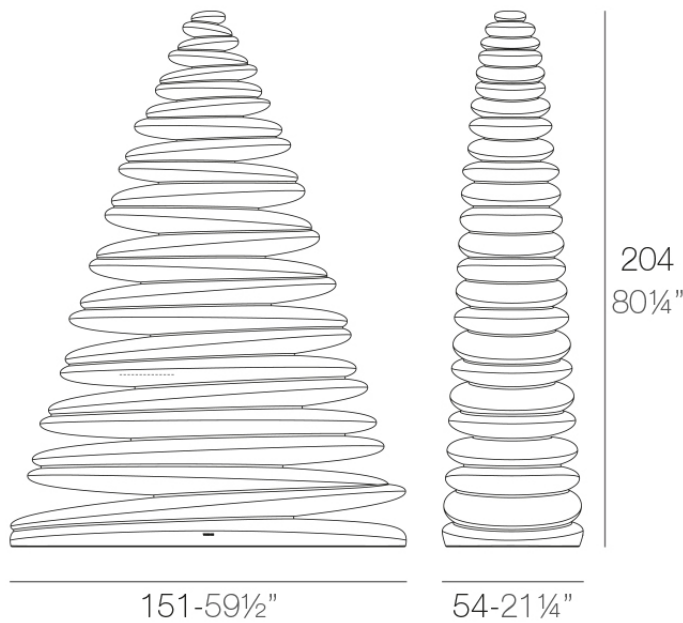

Chrismy 2m

by Teresa Sapey

Chrismy is the reinvented Christmas tree by Teresa Sapey for Vondom. Is inspired in **natural, organic and elegant shapes** that rise toward its peak in each of its silhouettes to-and-fro movement.

Info

Description

Made of polyethylene resin by rotational moulding. 100% Recyclable. Item suitable for indoor and outdoor use. Available in different finishes.

Weight: 61.05 Kg

CHRISMY Árbol 200cm
CHRISMY Tree 78 3/4"