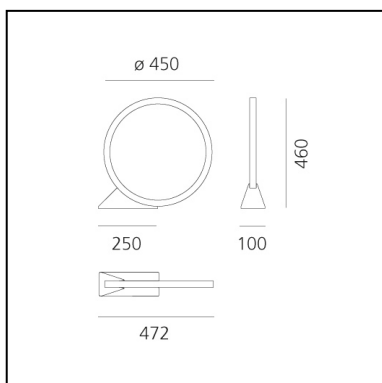

"O" 45 - Floor/Wall/Ceiling

Elemental

IP67   

LUMINAIRE

- Watt: **19W**
- Lichtstrom (lm): **875lm**
- CCT: **3000K**
- Efficiency: **56%**
- Efficacy: **46.05lm/W**
- CRI: **90**

Anmerkungen

BESCHREIBUNG

"O" is an essential element that, when switched off, frames nature and suggests perspectives, an unobtrusive object in space that does not alter environmental balances. Its controlled and comfortable light emission can be adjusted with sensors and with the Artemide App to ensure focused operation, thus preventing waste and respecting the circadian cycles of all animal and plant species.

Introduced in 2018 both floor and suspended outdoor versions, it is a perfect lighting also for indoor use thanks to a cabled option that allows easy relocation. Also in this case the IP degree of protection is still suitable for outdoor use. Its lightness is not just formal: its thin aluminium profile is an element of its own, which can be moved wherever necessary, allowing multiple uses, and creating a pleasant ambience anywhere with its soft, non-glaring light. "O" is developed in the original 90-cm diameter version, as well as in a smaller, 45-cm and bigger 150-cm versions featuring all the characteristics of the original one. "O" is thus a comprehensive family of elements creating dynamic lightscapes.

FUNKTIONEN

- Produktcode: **T071130**
- Farbe: **Black**
- Installation:
DeckenleuchteWandleuchteStehleuchte
- Material: **Aluminium, Silicone diffuser**
- Serie: **Design Collection, Architectural Outdoor**
- Anwendungsbereich: **Außenbeleuchtung**
- design: **Elemental**

DIMENSION

- Länge: **472 mm**
- Höhe: **460 mm**
- Breite: **450 mm**
- Länge Fuß: **247 mm**
- Breite Fuß: **100 mm**