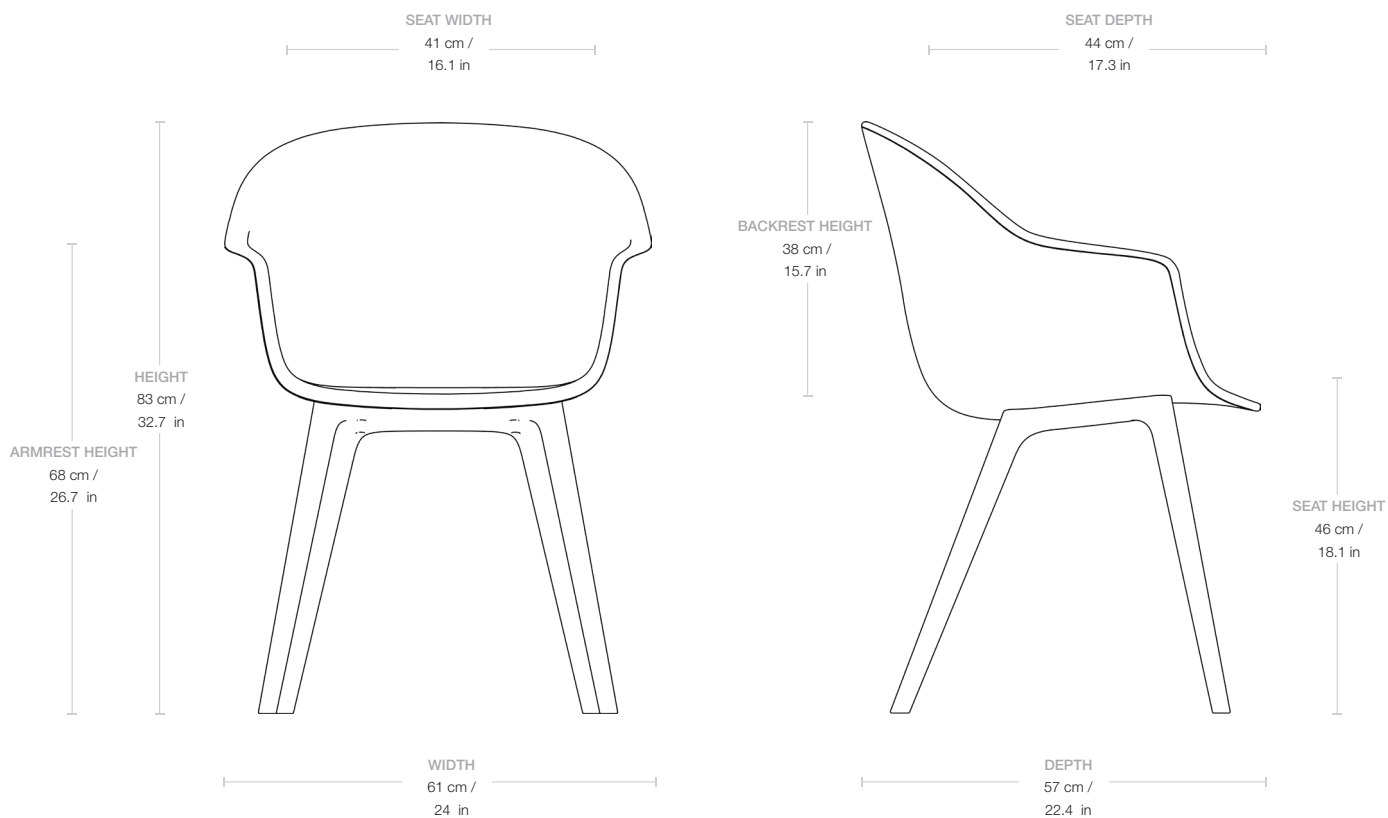


Bat Dining Chair - Fully Upholstered - Black Plastic Base

Designed by GamFratesi - 2018

ITEM NUMBER

30079

DESCRIPTION

The Bat Dining Chair is created with a Scandinavian approach to crafts, simplicity and functionalism by Danish-Italian design-duo GamFratesi. The embracing shell with armrests equally embodies both aesthetics and comfort while carrying strong references to the interesting and distinctive shape of a bat's wingspan.

The wide range of shell colours provides for a personalised expression that makes the Bat Dining Chair fit perfectly into a variety of public and private contexts.

Materials & Finishes

BASE FINISH

Black

MATERIALS

PP, CMHR foam, fabric or leather upholstery

Dimensions

WIDTH	61 cm / 24 in
DEPTH	57 cm / 22.4 in
HEIGHT	83 cm / 32.7 in
SEAT WIDTH	41 cm / 16.1 in
SEAT DEPTH	44 cm / 17.3 in
SEAT HEIGHT	46 cm / 18.1 in
BACKREST HEIGHT	38 cm / 15 in
ARMREST HEIGHT	68 cm / 26.7 in

Weight

TOTAL WEIGHT	8.6 kg / 19 lbs
LEGS WEIGHT	2.6 kg / 5.7 lbs
SHELL WEIGHT	11.2 kg / 25 lbs

Upholstery Consumption

FABRIC

X 140 CM FABRIC WIDTH / X 55 IN FABRIC WIDTH

FABRIC CONSUMPTION	194 cm / 76 in
FULLY UPHOLSTERED, SAME PIPING	194 cm / 76 in
FULLY UPHOLSTERED, DIFFERENT PIPING	164 cm / 64.6 in
PIPING	29 cm / 11.4 in
FRONT UPHOLSTERED	126 cm / 49.6 in
BACK UPHOLSTERED	128 cm / 50.4 in
LEATHER	
FULLY UPHOLSTERED	3.10 m ² / 33.4 ft ²
FULLY UPHOLSTERED, SAME PIPING	3.10 m ² / 33.4 ft ²
FULLY UPHOLSTERED, DIFFERENT PIPING	2.81 m ² / 30.2 ft ²
PIPING	0.22 m ² / 2.4 ft ²
FRONT UPHOLSTERED	1.59 m ² / 17 ft ²
FRONT UPHOLSTERED	1.28 m ² / 14 ft ²