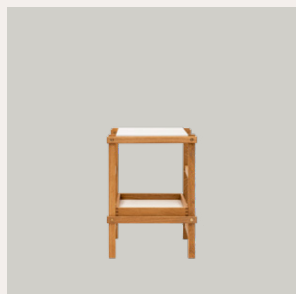

Product Information

PRODUCT NAME Frame Shelving System	DESIGNER NAME Harald Hermanrud	YEAR OF RELEASE 2022	PRODUCT CATEGORY Scandinavian Room
COUNTRY OF ORIGIN Vietnam	ENVIRONMENT Indoor Use Only	MATERIAL Matte lacquered solid American Oak grade 1. Shelves in White lacquered MDF board.	CARE Wipe with damp cloth
DIMENSIONS (SMALL) Height – 58 cm (22,8") Width – 39 cm (15,4") Length – 42,2 cm (16,6")	DIMENSIONS (LOW) Height – 58 cm (22,8") Width – 39 cm (15,4") Length – 191,8 cm (75,5")	DIMENSIONS (MEDIUM) Height – 95,4 cm (37,6") Width – 39 cm (15,4") Length – 154 cm (60,6")	DIMENSIONS (LARGE) Height – 132,8 cm (52,3") Width – 39 cm (15,4") Length – 117 cm (46")
DIMENSIONS (SHELF) Height – 2 cm (0,8") Width – 34 cm (14,7") Length – 37,4 cm (13,4")	DIMENSIONS (TRAY) Height – 4,4 cm (1,7") Width – 34 cm (14,7") Length – 37,4 cm (13,4")		

Product Information

FRAME SHELF SMALL
2737–8401