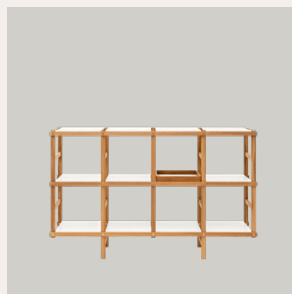

FRAME SHELF MEDIUM
2739–8401